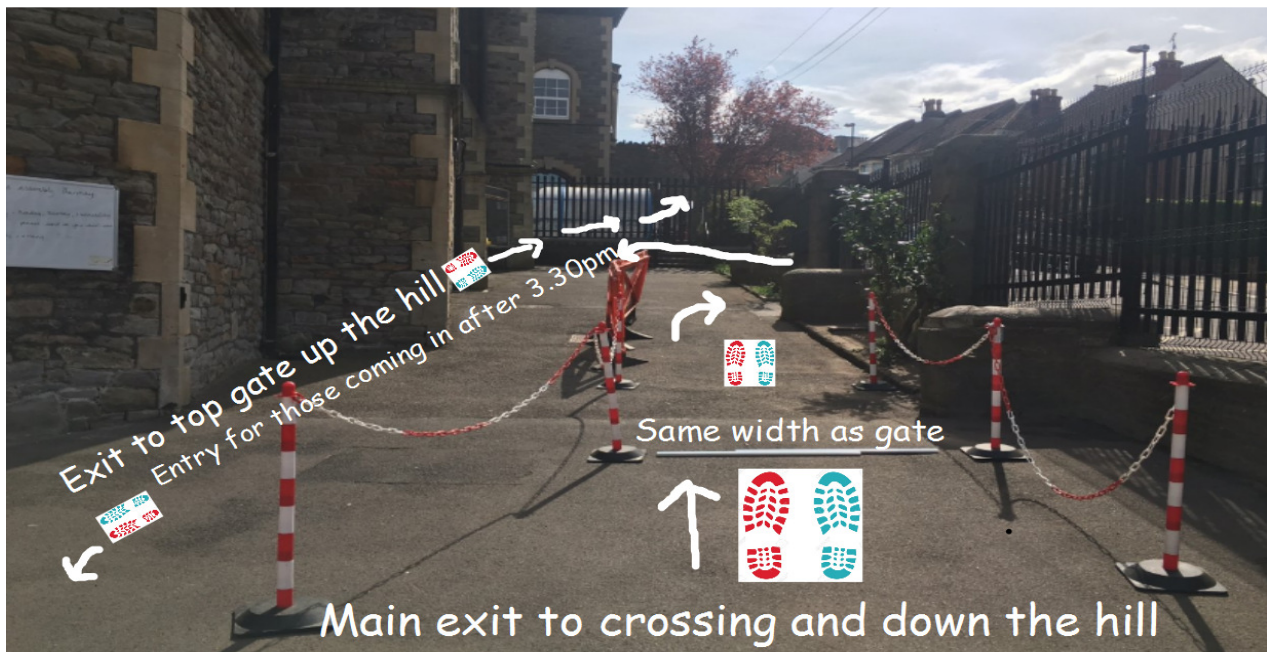

Principal: Mr L Munro
Summerhill Academy
Plummer's Hill
St George
Bristol
BS5 7JU

Tel: 0117 903 0347
Email: info@sa.cabot.ac.uk

Website: www.summerhillacademy.org.uk

Dear parents/carers,

As you are aware our access in and out of the school playground this year has caused congestion during periods of high footfall. We are aware of these difficulties and are currently investigating solutions. With support from one of our parents we are proposing the following solution from after the Easter holidays. We will speak to the children in assembly (Thursday 6th April) and share with them how this will work. The aim of the system is to reduce the slope to the same width as the gate to reduce crowding around the gate and subsequent road.

As we made you aware in our previous letter we are unable to use the 'bottom gate' as it is classified as a vehicle access gate, and due to the fact that it has no run out barriers on the road. We are however, continuing to petition the council to change the use of the vehicle gate to an entry only gate to make the system of entering and exiting one way. We are collecting any observations of current provision, from staff, parents/carers and pupils. If you would like to support us with these please email the above address by Monday 24th April so we can use them to support our recommendations.